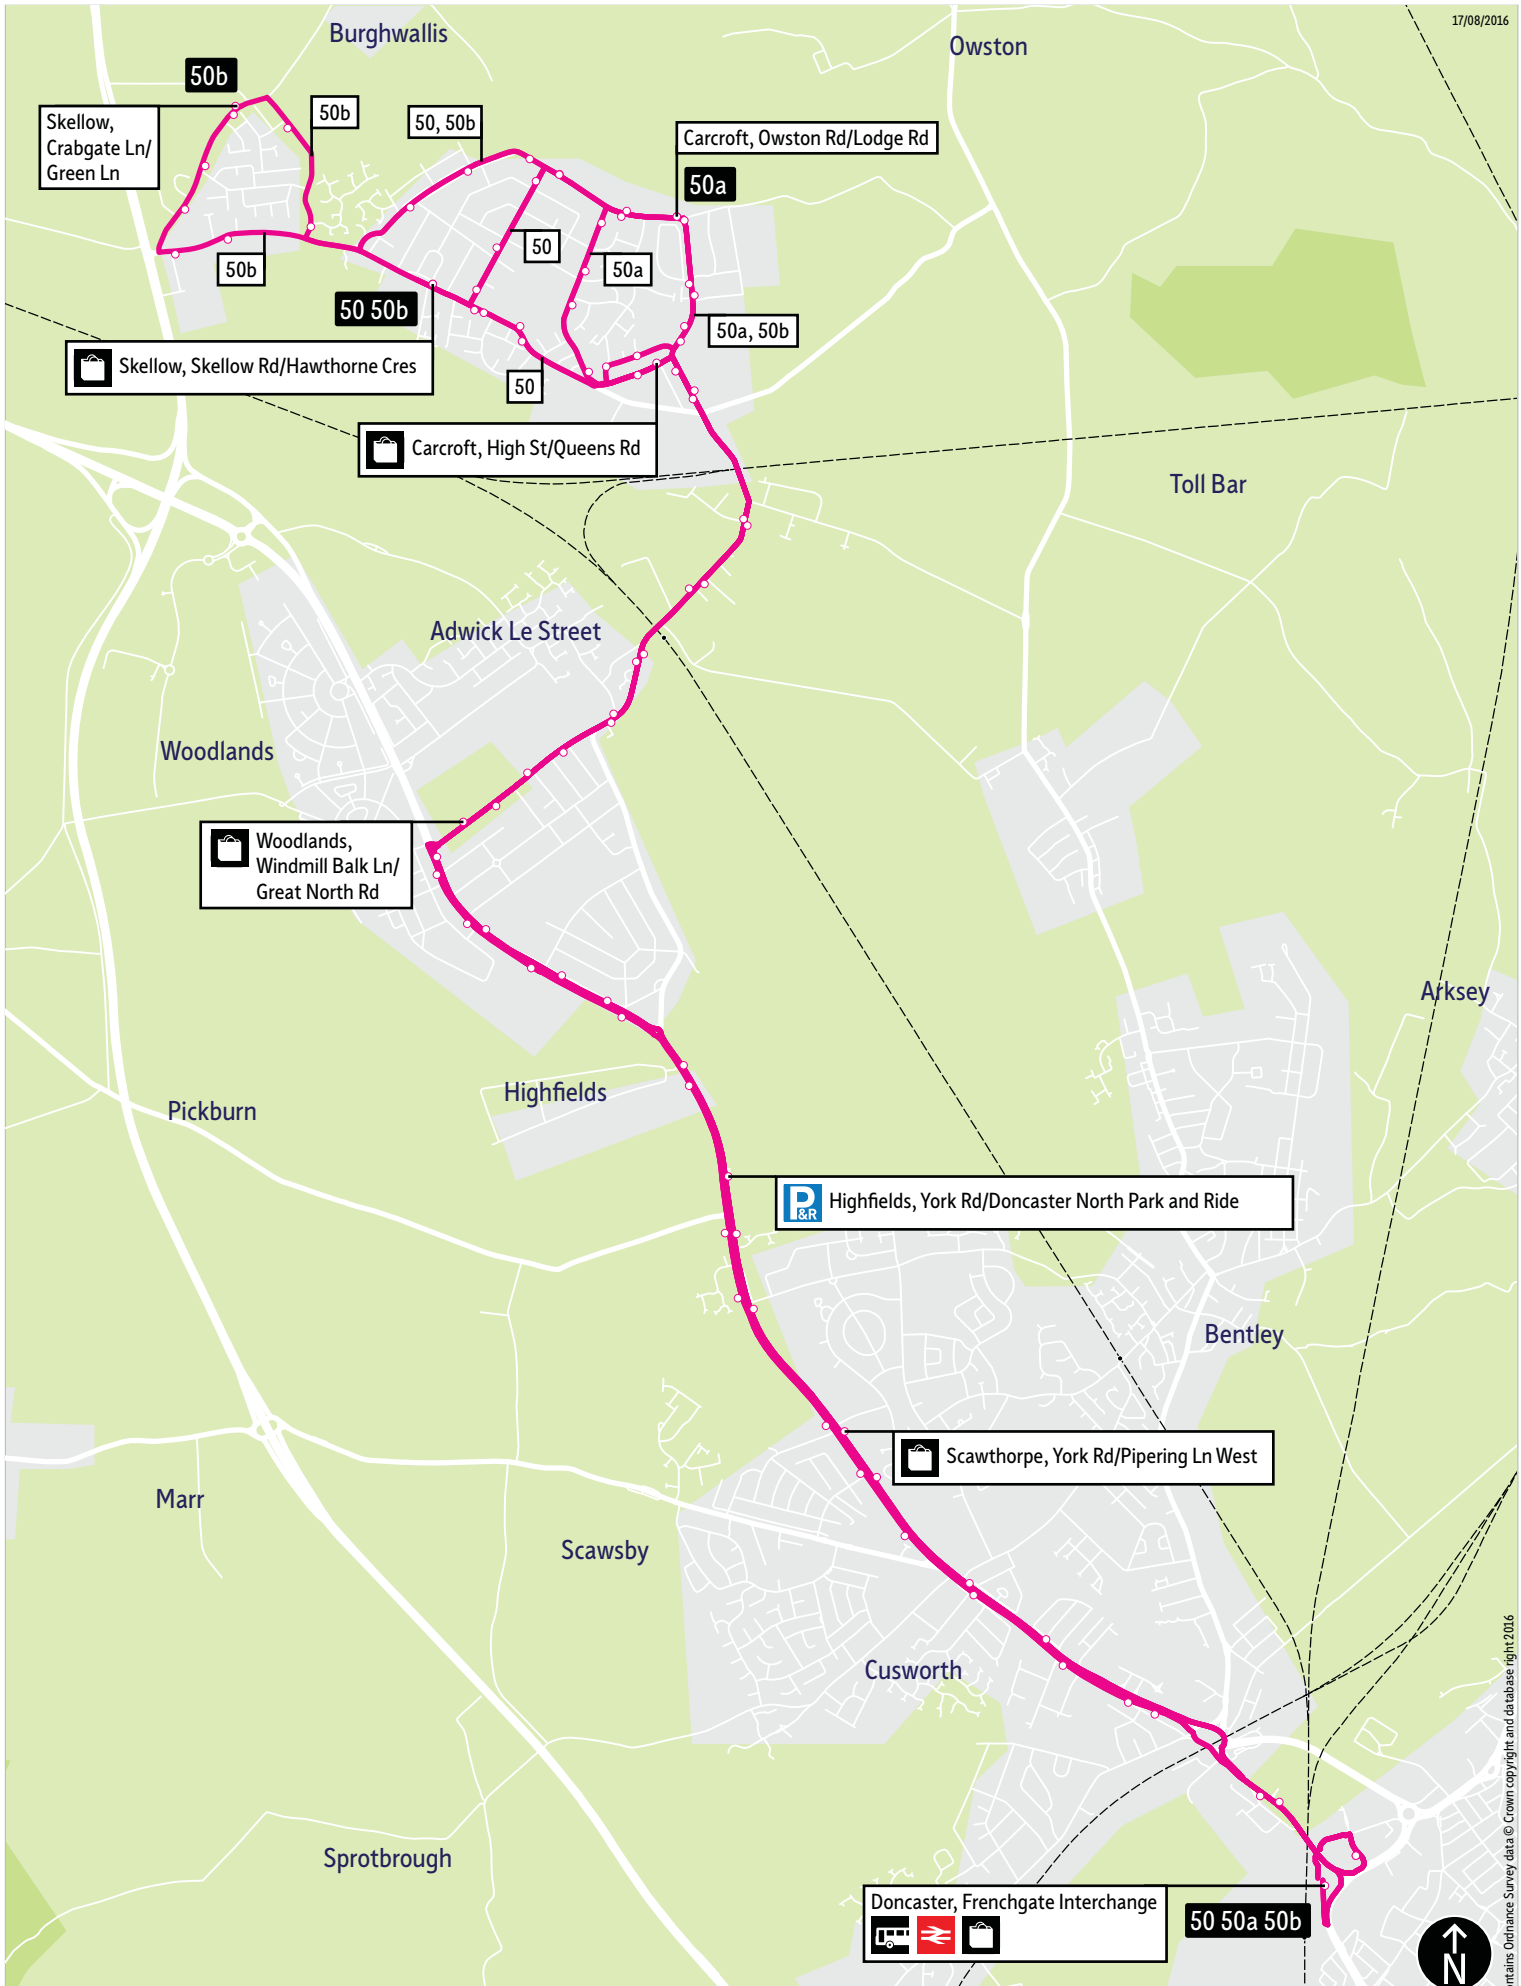

Operator(s)

First 

How can I get more information?

TravelSouthYorkshire

@TSYalerts

01709 51 51 51

Bus route map for services 50, 50a and 50b

17/08/2016

This map is based upon Ordnance Survey material with the permission of Ordnance Survey on behalf of the Controller of Her Majesty's Stationery Office © Crown copyright. Unauthorised reproduction infringes Crown copyright and may lead to prosecution or civil proceedings. SYPTE 100030252 2016

■ = Terminus point
 🚏 = Public transport
 🛒 = Shopping area
 —●— = Bus route & stops
 —+— = Rail line & station
 —○— = Tram route & stop

Contains Ordnance Survey data © Crown copyright and database right 2016