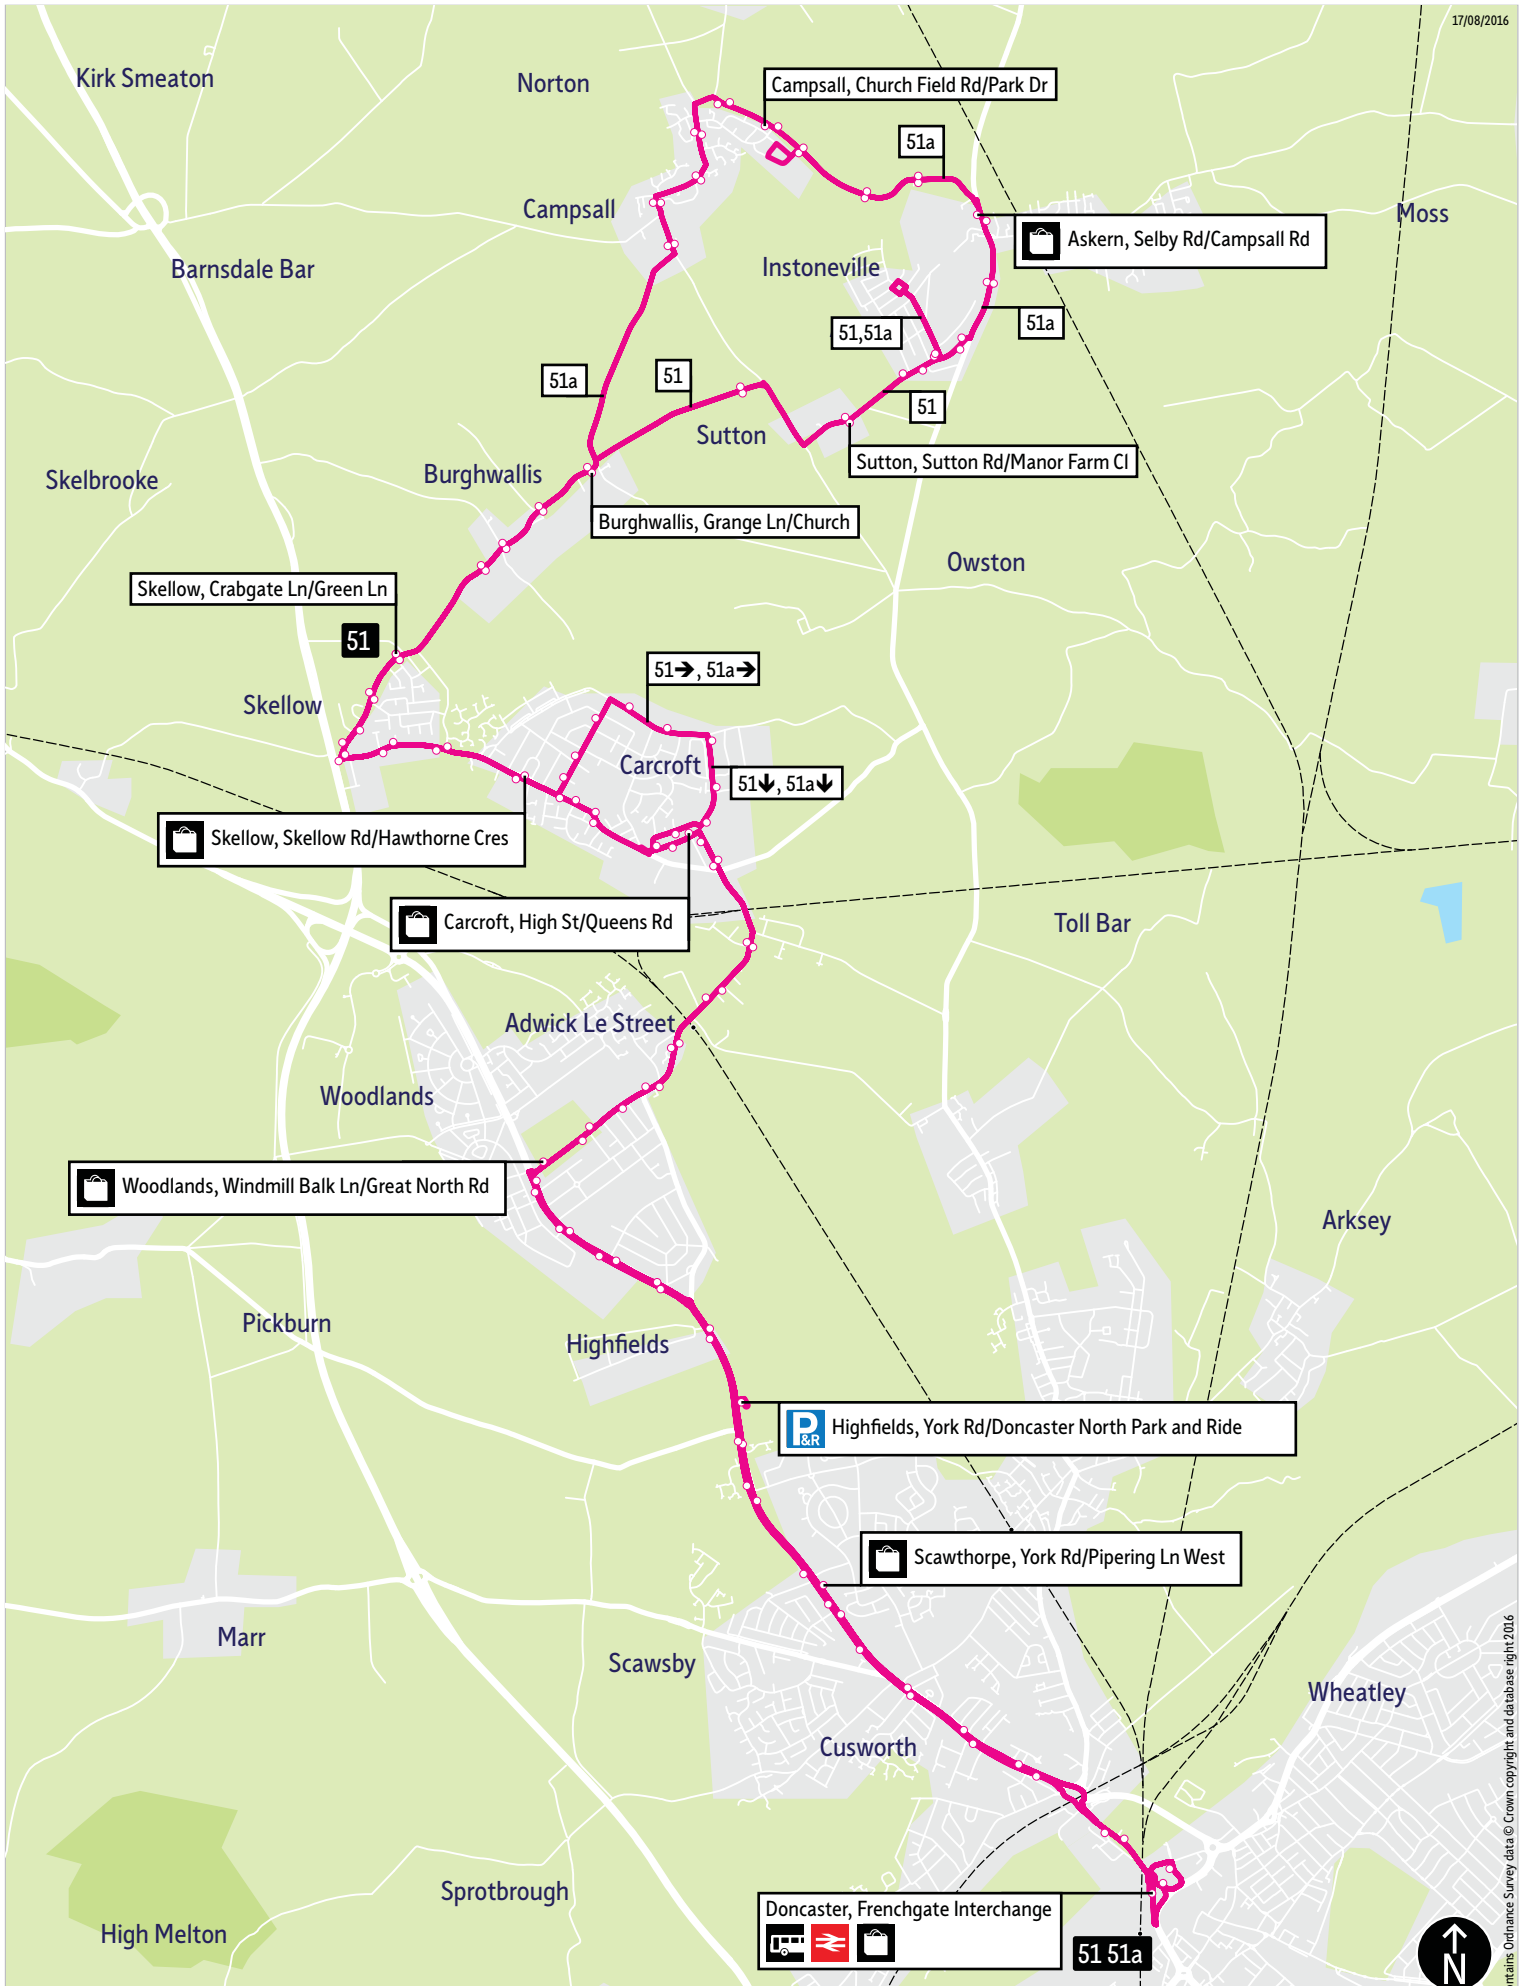

Bus route map for services 51 and 51a

17/08/2016

- = Terminus point
- = Public transport
- = Shopping area
- = Bus route & stops
- = Rail line & station
- = Tram route & stop